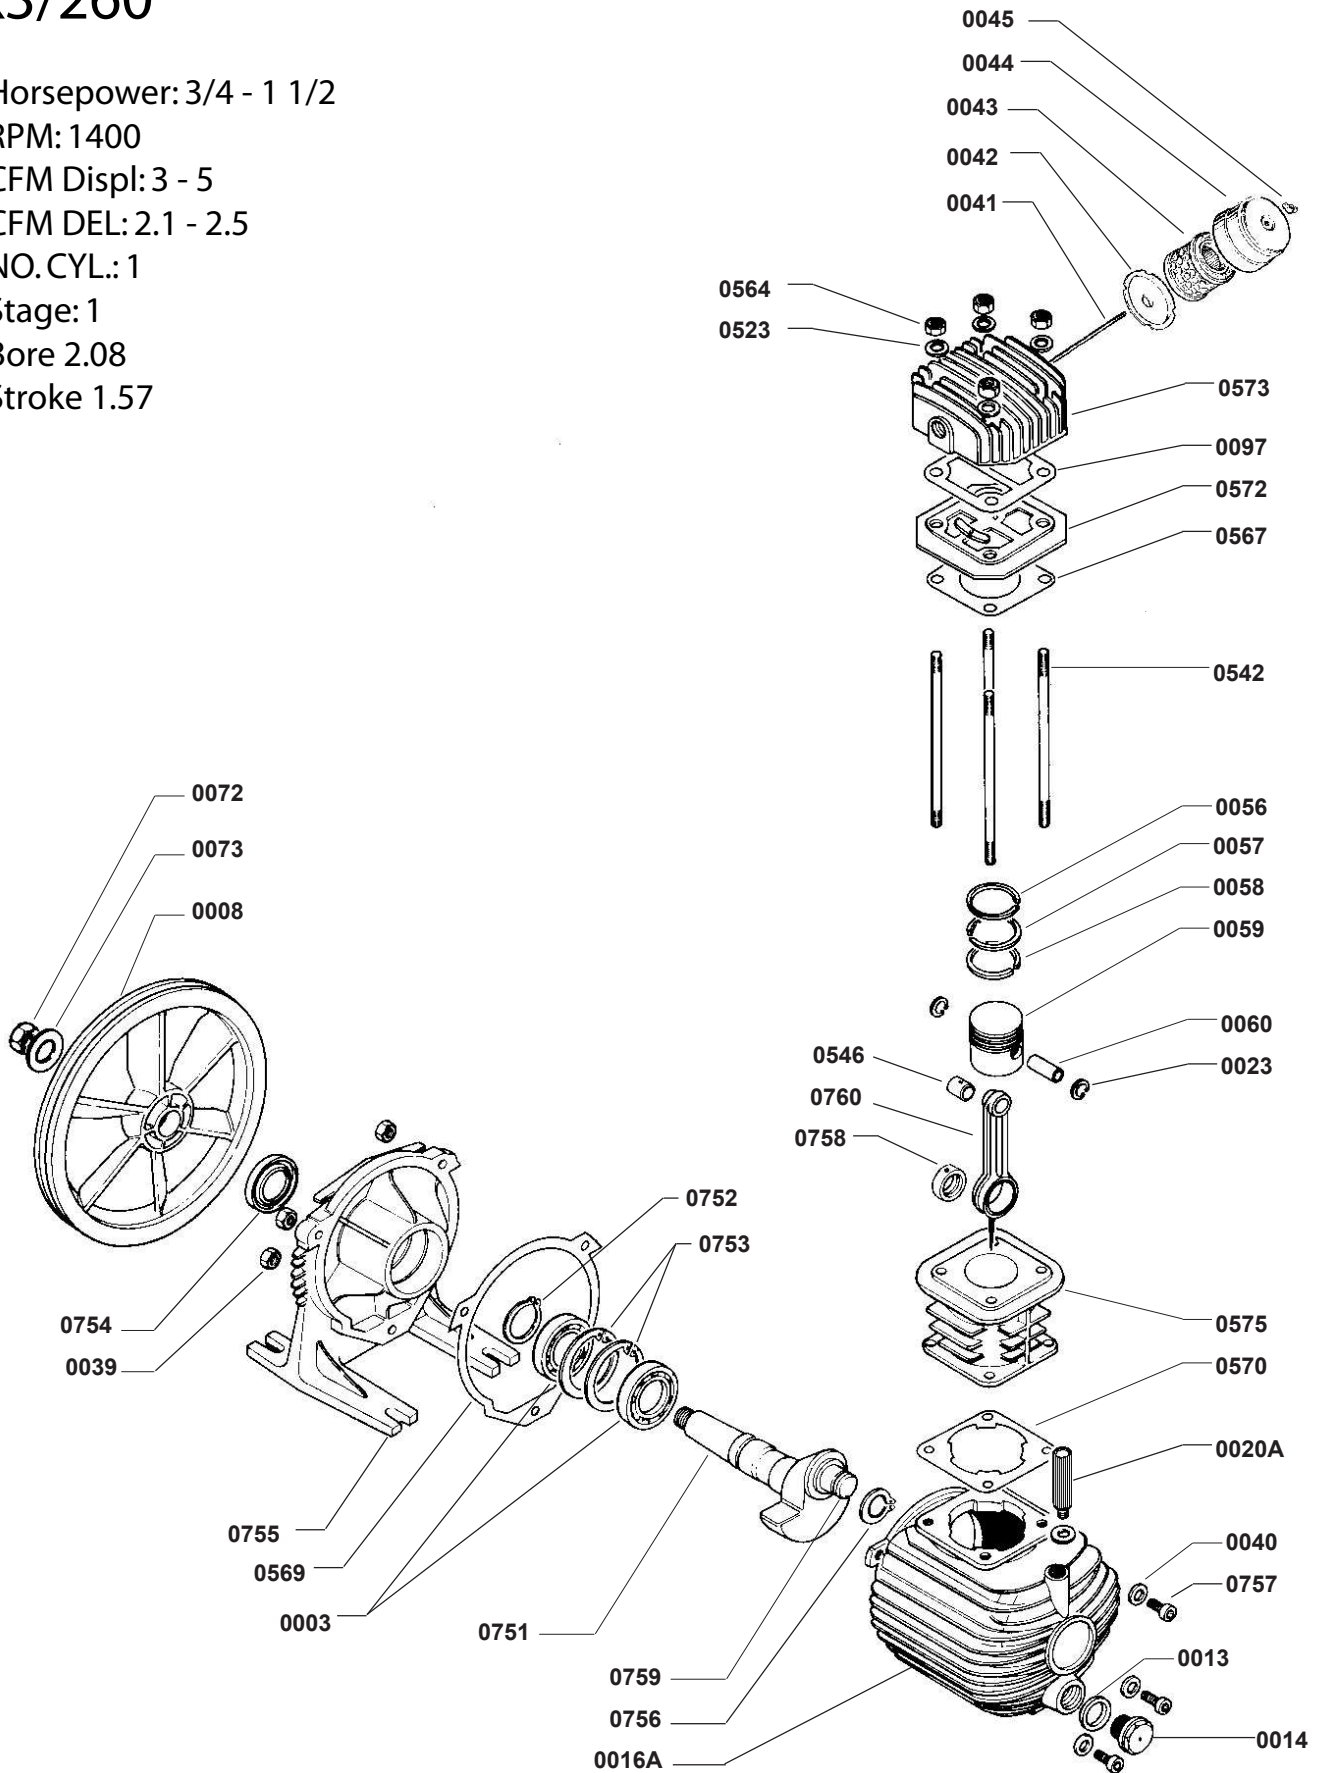

K3/260

Horsepower: 3/4 - 1 1/2

RPM: 1400

CFM Displ: 3 - 5

CFM DEL: 2.1 - 2.5

NO. CYL.: 1

Stage: 1

Bore 2.08

Stroke 1.57

K3 PUMP

<i>Part Number</i>	<i>description</i>	<i>Part Number</i>	<i>Description</i>
0003	Ball Bearing	0573	Cylinder Head
0008	Flywheel	0575	Cylinder
0013	Gasket (Oil Level)	0751	Crankshaft
0014	Oil Level Sight Gauge	0752	Circle Clip
0016A	Gasket (New Style Oil Breather	0753	Circle Clip
0020A	Oil Breather (New Style)	0754	Oil Seal
0023	Circle Clip	0755	K3 Cover Support
0039	Nut (Head)	0756	Circle Clip
0040	Washer (Head)	0757	Screw
0041	Tension Rod	0758	Lower Bushing
0043	Filter Element (1 Stage)	0759	Washer
0044	Filter Cover	0760	K3 Complete Connecting Rod
0045	Wing Nut		
0056	Compression Ring D53		
0057	Stepped Scraper Ring D53		
0058	Slotted Oil Scraper Ring D53		
0059	Piston Pin D53		
0060	Piston Pin		
0072	Nut (Flywheel)		
0073	Washer (Flywheel)		
0097	Gasket		
0523	Washer (Head)		
0542	Tension Rod (Head)		
0546	Bushing		
0564	Nut		
0567	Gasket (Cylinder Valve Plate)		
0568	Crankcase		
0569	Gasket		
0570	Gasket (Crankcase)		
0572	Valve Plate		

REV: A

DATE: 2/21/96

K3 PARTS VIEW/LISTING